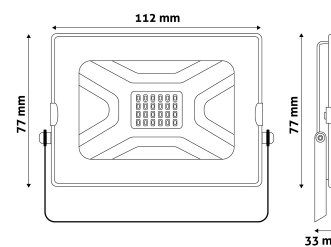

PRODUCT OUTLINE