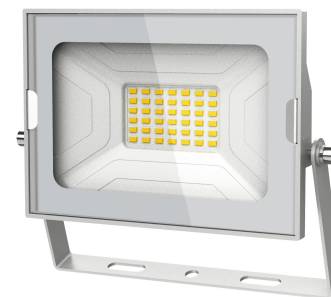

Avide LED Flood Light Slim SMD 30W NW 4000K White

Product code:	ABSSFLNW-30W-W
Brand link:	avidelighting.com/qr/ABSSFLNW-30W-W
ID:	AB-190518
Company name:	Bramcke Hungary Kft.
Company address:	Kisatár utca 17., 4031 Debrecen

Date of issue: 2024-04-23

Page: 2/3

PRODUCT SIZE

Width:	137mm
Height:	97mm
Depth:	33mm

CARDBOARD BOX

EAN:	5999097924885
Packaging:	1/b 40/c 630/p
Dimensions:	115mm x 135mm x 50mm
Net weight:	428.8g
Gross weight:	443g

CARTON

EAN:	5999097924892
Packaging:	1/b 40/c 630/p
Dimensions:	625mm x 345mm x 260mm
Net weight:	17.15296kg
Gross weight:	17.72kg

PALLET EXAMPLE

Height:	
Width:	120cm (std Euro pallet)
Mepth:	80cm (std Euro pallet)
Cartons per pallet:	15carton/pallet
Cartons per row:	
Net weight:	270.15912kg
Gross weight:	279.09kg

PRODUCT PICTURE