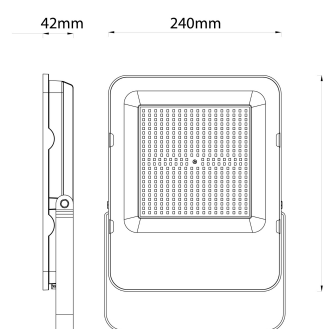

**QR code:**  
**Date of issue:** 2024-05-02

**Page:** 2/3

**PRODUCT SIZE**

Width: 240mm  
 Height: 300mm  
 Depth: 42mm

**CARDBOARD BOX**

EAN: 5999097954622  
 Packaging: 1/b 6/c 288/p  
 Dimensions:  
 Net weight: 2 219.6g  
 Gross weight: 2 293g

**CARTON**

EAN: 5999097954639  
 Packaging: 1/b 6/c 288/p  
 Dimensions:  
 Net weight: 13.317744kg  
 Gross weight: 13.758kg

**PALLET EXAMPLE**

Height:  
 Width: 120cm (std Euro pallet)  
 Mepth: 80cm (std Euro pallet)  
 Cartons per pallet: 48carton/pallet  
 Cartons per row:  
 Net weight: 639.251712kg  
 Gross weight: 660.384kg

**PRODUCT PICTURE**

**PRODUCT OUTLINE**