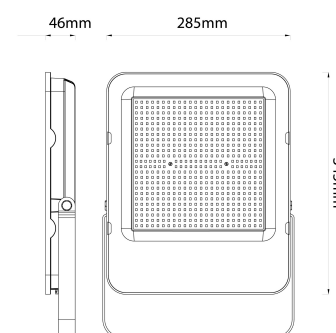

PRODUCT OUTLINE