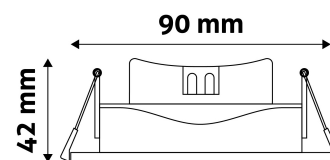

PRODUCT OUTLINE