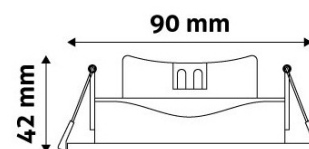

PRODUCT OUTLINE