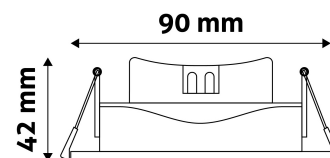

PRODUCT OUTLINE