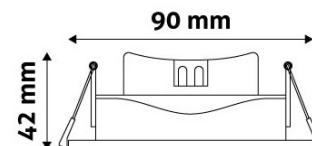

PRODUCT OUTLINE