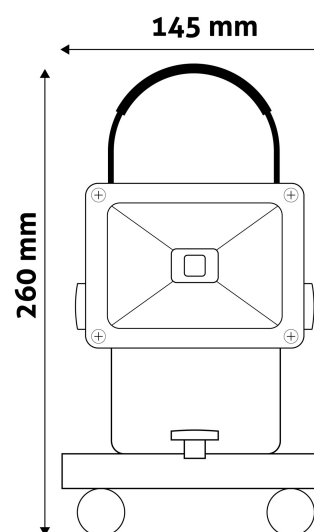

PRODUCT OUTLINE