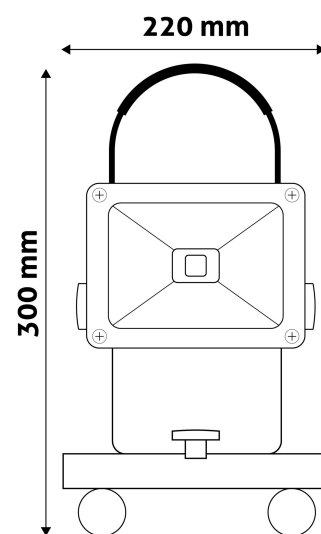

PRODUCT OUTLINE