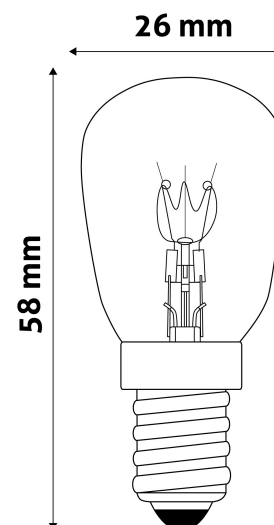

PRODUCT OUTLINE