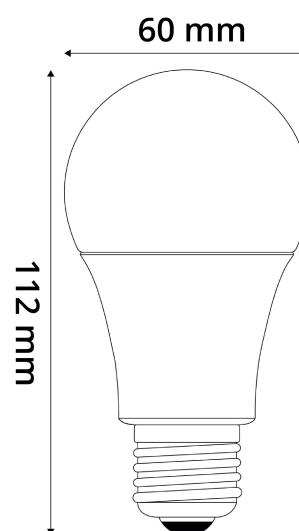

PRODUCT OUTLINE