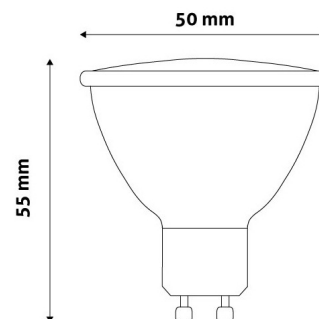

PRODUCT SIZE

Diameter: 50mm
Height: 55mm

CARDBOARD BOX

EAN: 5999097918044
Packaging: 1/b 50/c 900/p
Dimensions: 180mm x 180mm x 60mm
Net weight: 57g
Gross weight: 57g

CARTON

EAN: 5999097918051
Packaging: 1/b 50/c 900/p
Dimensions: 530mm x 200mm x 750mm
Net weight: 2.85kg
Gross weight: 2.85kg

PALLET EXAMPLE

Height:
Width: 120cm (std Euro pallet)
Mepth: 80cm (std Euro pallet)
Cartons per pallet: 18carton/pallet
Cartons per row:
Net weight: 51.3kg
Gross weight: 51.3kg

PRODUCT PICTURE

PRODUCT OUTLINE