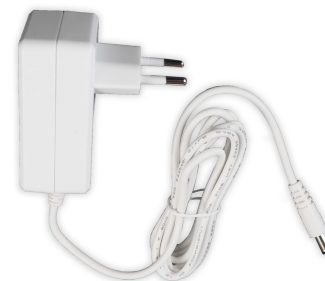

Avide LED Strip 12V 24W IP20 Desktop Power Supply

Product code:	ABLS12ACDC-24W
Brand link:	avidelighting.com/qr/ABLS12ACDC-24W
ID:	AB-190518
Company name:	Bramcke Hungary Kft.
Company address:	Kisatár utca 17., 4031 Debrecen

QR code:

Date of issue: 2024-04-23

Page: 2/3

PRODUCT SIZE

Magasság:	70mm
Szélesség:	40mm
Hosszúság:	118mm

CARDBOARD BOX

EAN:	5999562288306
Packaging:	1/b 50/c
Dimensions:	122mm x 82mm x 52mm
Net weight:	220g
Gross weight:	264g

CARTON

EAN:	5999562288313
Packaging:	1/b 50/c
Dimensions:	410mm x 410mm x 240mm
Net weight:	11kg
Gross weight:	13.2kg

PALLET EXAMPLE

Height:	
Width:	120cm (std Euro pallet)
Meptth:	80cm (std Euro pallet)
Cartons per pallet:	0carton/pallet
Cartons per row:	
Net weight:	0.22kg
Gross weight:	0.264kg

PRODUCT PICTURE

PRODUCT OUTLINE