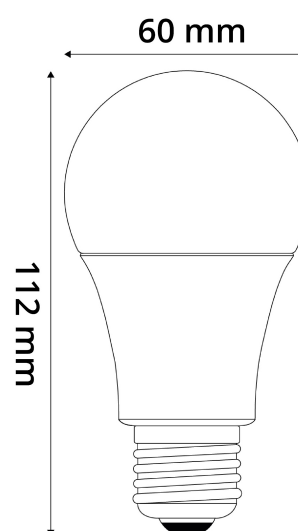

Page: 2/3

PRODUCT SIZE

Diameter: 60mm
Height: 112mm

CARDBOARD BOX

EAN: 5999097917962
Packaging: 1/b 50/c 1600/p
Dimensions: 180mm x 180mm x 70mm
Net weight: 29.5g
Gross weight: 67g

CARTON

EAN: 5999097917979
Packaging: 1/b 50/c 1600/p
Dimensions: 445mm x 200mm x 850mm
Net weight: 1.475kg
Gross weight: 3.35kg

PALLET EXAMPLE

Height:
Width: 120cm (std Euro pallet)
Mepth: 80cm (std Euro pallet)
Cartons per pallet: 32carton/pallet
Cartons per row:
Net weight: 47.2kg
Gross weight: 107.2kg

PRODUCT PICTURE

PRODUCT OUTLINE