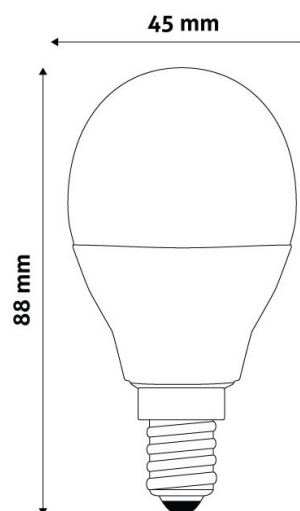

Wattage: 5.5W
Voltage: 220-240V
Beam angle: 240°
Dimmability: Yes
Lumen output: 470lm
Color temperature: RGB+W
Lifetime: 25 000h
Energy class:
CRI: 80
IP standard: IP20

BOX PICTURE

Avide Smart LED Mini Globe 5.5W RGB+W WIFI APP Control

Page: 2/3

PRODUCT SIZE

Diameter: 45mm
Height: 88mm

CARDBOARD BOX

EAN: 5999097918082
Packaging: 1/b 50/c 1200/p
Dimensions: 180mm x 180mm x 60mm
Net weight: 29.5g
Gross weight: 67g

CARTON

EAN: 5999097918099
Packaging: 1/b 50/c 1200/p
Dimensions: 430mm x 200mm x 795mm
Net weight: 1.475kg
Gross weight: 3.35kg

PALLET EXAMPLE

Height:
Width: 120cm (std Euro pallet)
Mepth: 80cm (std Euro pallet)
Cartons per pallet: 24carton/pallet
Cartons per row:
Net weight: 35.4kg
Gross weight: 80.4kg

PRODUCT PICTURE

PRODUCT OUTLINE